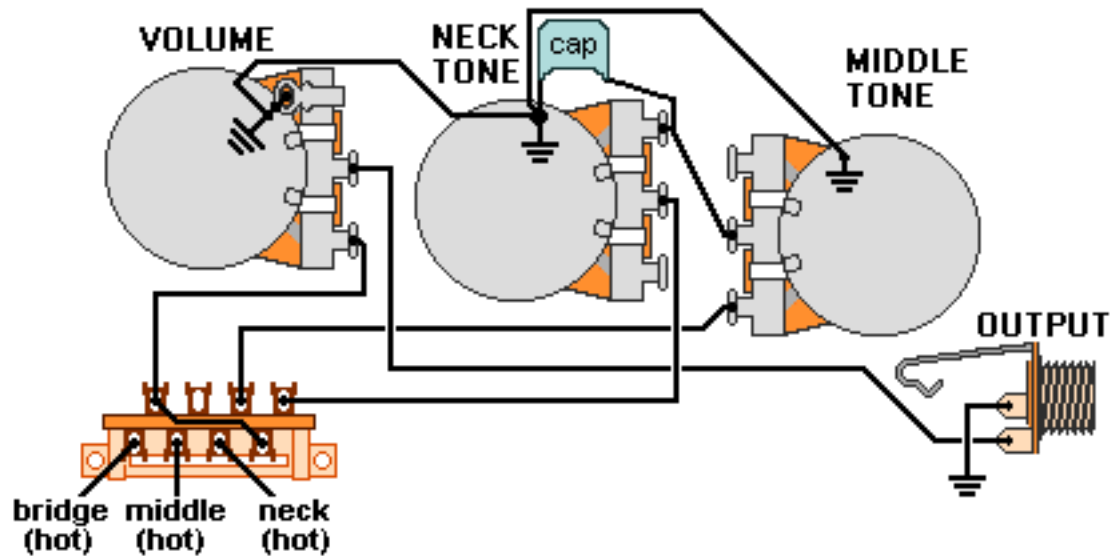

DiMarzio, Inc.

1388 Richmond Terrace, PO Box 100387, Staten Island, NY 10310, Tel(718)981-9286, Fax(718)720-5296

3 PICKUPS, STANDARD 5-WAY OR EP1112

**Note: Tailpiece should be connected to common ground.
All grounds \perp must be connected.**