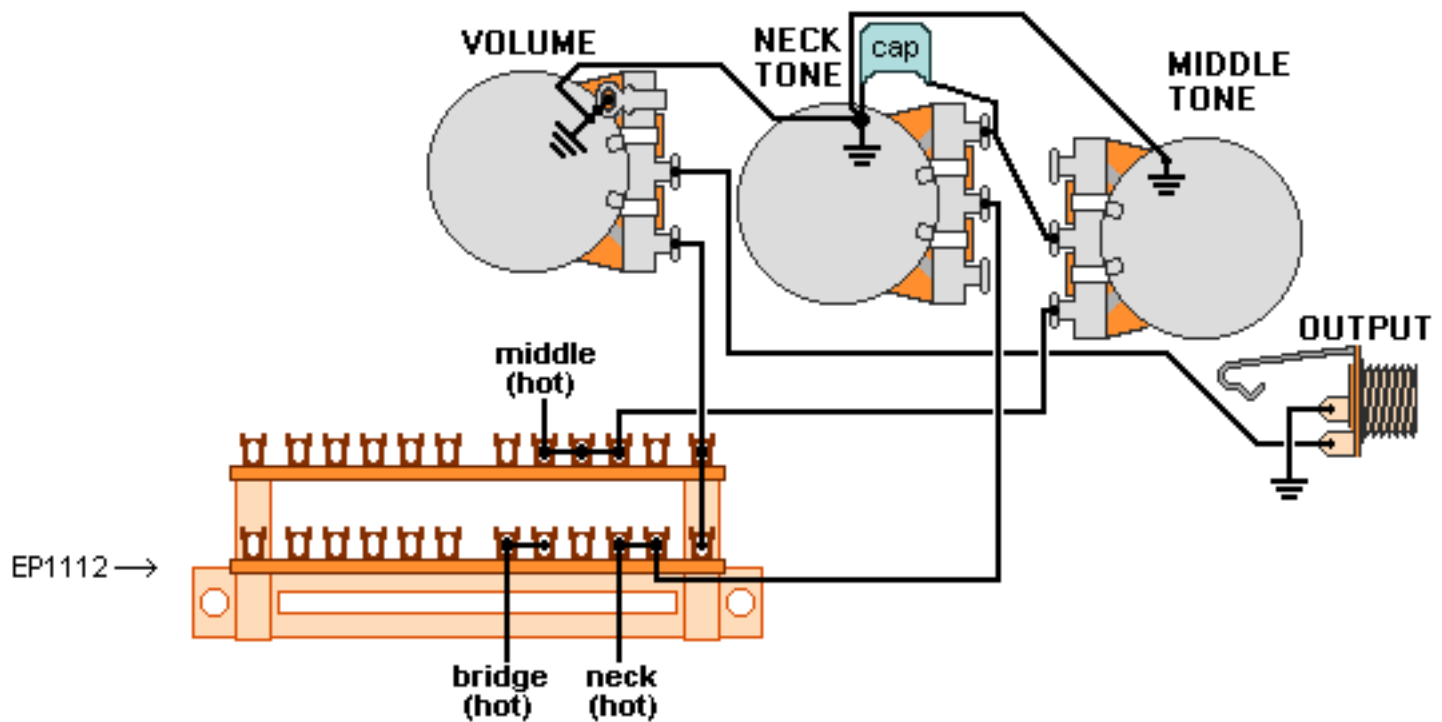

DiMarzio, Inc.

1388 Richmond Terrace, PO Box 100387, Staten Island, NY 10310, Tel(718)981-9286, Fax(718)720-5296

3 PICKUPS, STANDARD 5-WAY OR EP1112

**Note: Tailpiece should be connected to common ground.
All grounds \perp must be connected.**