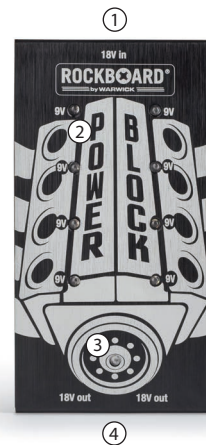

ROCKBOARD®

by WARWICK

POWER BLOCK

Manual

English

POWER SUPPLY

The RockBoard® Power Block comes with a regulated 18V power adaptor, that can handle up to 2000 mA. It is built to handle 100 to 240V input at 47 to 63 Hz.

CAUTION:

If you use a proprietary power adaptor, make sure it meets the above mentioned input and output data to avoid overheating and damage of the unit.

- ① 18V input jack; plug in DC power adapter here
- ② 9V output jacks with individual LEDs indicating that short circuited pedals are attached
- ③ Blue LED indicating if unit is powered
- ④ 2 x 18 Volt output jacks for pedals with 18 Volt power supply

DESCRIPTION & ACCESSORY

- Simultaneous powering of 8 x 9V and 2 x 18V pedals without loss of signal quality.
- 8 red LEDs indicate short-circuiting for each 9V-port individually.
- Accessories: AC-Adaptor, connection cables for each port.

CONNECTIONS & USAGE

1. Plug the included AC adaptor into the units input port.
2. Plug the AC adaptor into the wall outlet. The blue LED will light up to indicate correct powering.
3. Connect your pedals to the appropriate output ports with the included connection cables.
4. If one of the red LEDs lights up, a pedal is short circuited. Refer to the wiring diagram below to connect the pedals with the correct polarity.
5. Power handling: 1 200 mA in sum for the eight 9V outputs and 800 mA in sum for the two 18V outputs. Total Power handling: 2 000 mA

Use standard industry 5.5 x 2.1 mm jacks with positive barrel and negative tip wiring.

USA DISTRIBUTION: Framus & Warwick Music USA, Inc. | info@rockboard.net | 629.202.6790

CHINESE DISTRIBUTION: Warwick Music Equipment Trading (Shanghai) Co. Ltd. | info@warwick.cn | +862134060110

NORTH EUROPEAN DISTRIBUTION: www.rockboard.de | info@rockboard.de | www.w-distribution.de | www.facebook.com/warwickmusicdistribution

Headquarters: Warwick GmbH & Co. Music Equipment KG | 08258 Markneukirchen / Germany | +49 (0) 37422 / 555 - 0

Family Owned • Solar Powered • Sustainably Manufactured in a Green Environment