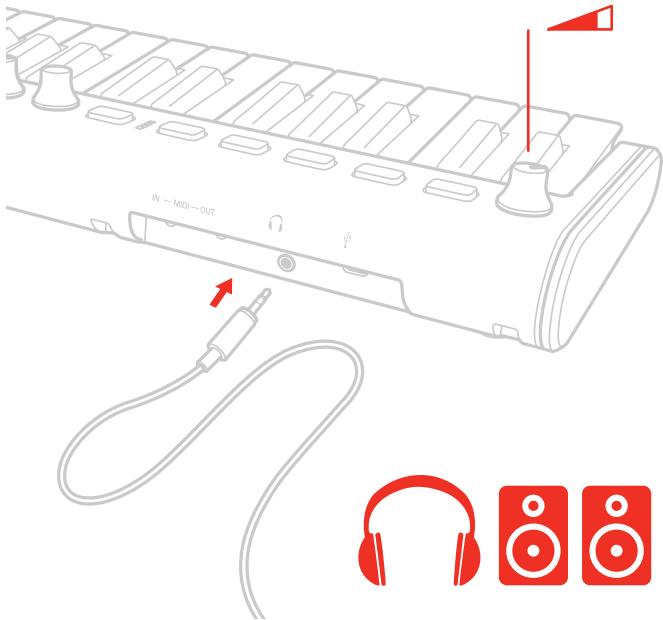

DOWNLOAD

ikdownloads.com/irigkeys2mini

MIDI IN

MIDI OUT

STANDALONE MIDI OUT

*** Power adapter not included**

Adaptateur d'alimentation non inclus

Adaptador de corriente no incluido