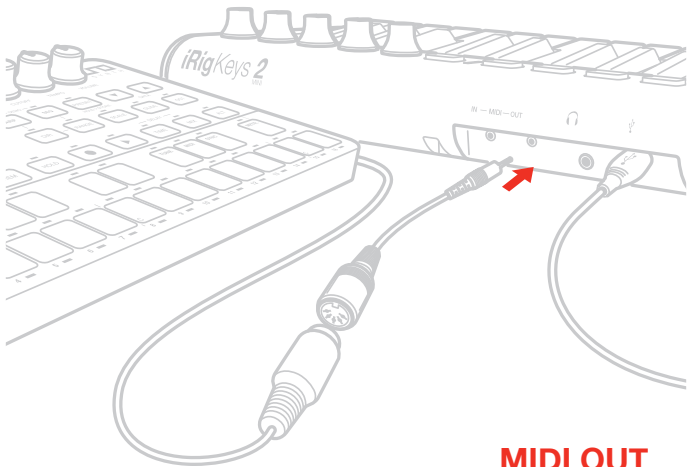

DOWNLOAD

ikdownloads.com/irigkeys2mini

MIDI IN

MIDI OUT

STANDALONE MIDI OUT

*** Power adapter not included**

Adaptateur d'alimentation non inclus

Adaptador de corriente no incluido