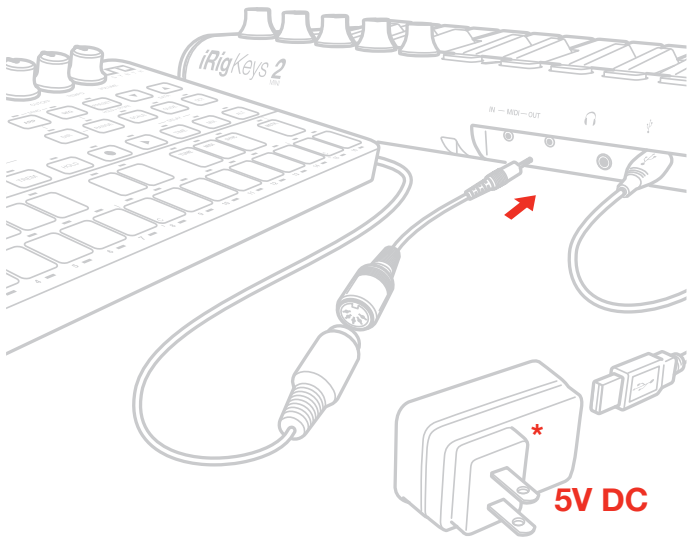

DOWNLOAD

ikdownloads.com/irigkeys2mini

MIDI IN

MIDI OUT

STANDALONE MIDI OUT

*** Power adapter not included**

Adaptateur d'alimentation non inclus

Adaptador de corriente no incluido