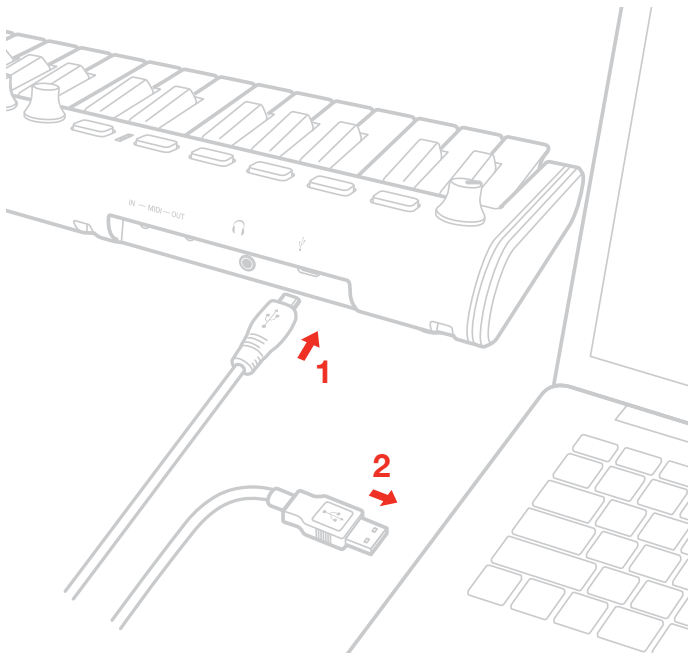

DOWNLOAD

ikdownloads.com/irigkeys2mini

MIDI IN

MIDI OUT

STANDALONE MIDI OUT

*** Power adapter not included**

Adaptateur d'alimentation non inclus

Adaptador de corriente no incluido