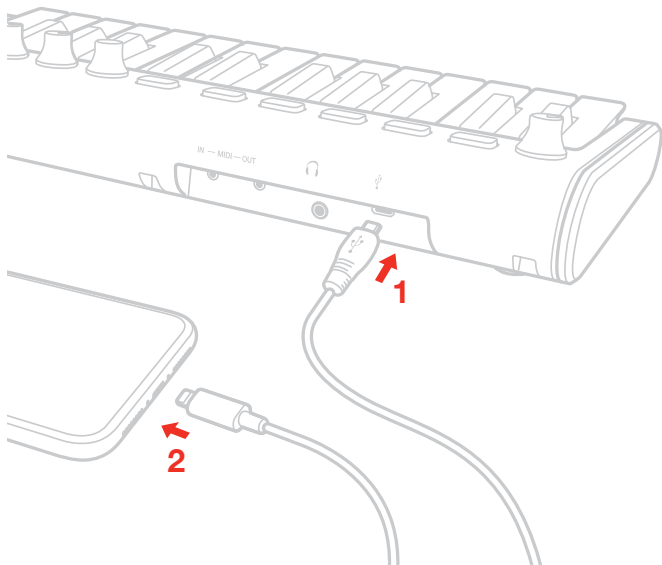

DOWNLOAD

ikdownloads.com/irigkeys2mini

MIDI IN

MIDI OUT

STANDALONE MIDI OUT

*** Power adapter not included**

Adaptateur d'alimentation non inclus

Adaptador de corriente no incluido