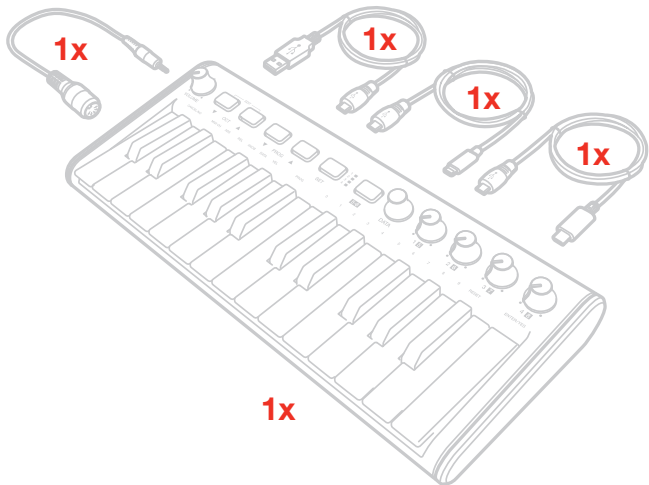

DOWNLOAD

ikdownloads.com/irigkeys2mini

MIDI IN

MIDI OUT

STANDALONE MIDI OUT

*** Power adapter not included**

Adaptateur d'alimentation non inclus

Adaptador de corriente no incluido