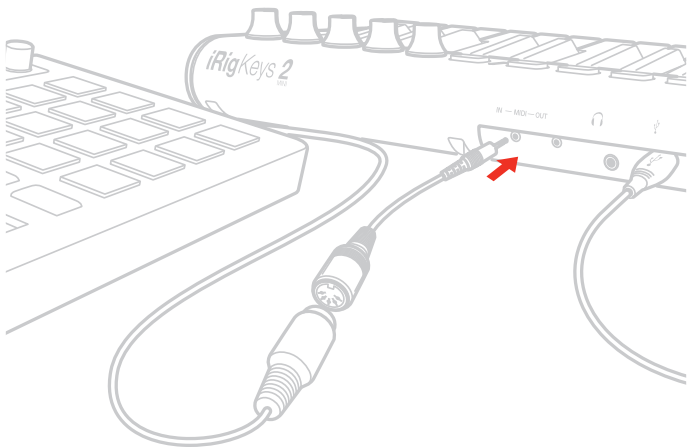

DOWNLOAD

ikdownloads.com/irigkeys2mini

MIDI IN

MIDI OUT

STANDALONE MIDI OUT

*** Power adapter not included**

Adaptateur d'alimentation non inclus

Adaptador de corriente no incluido