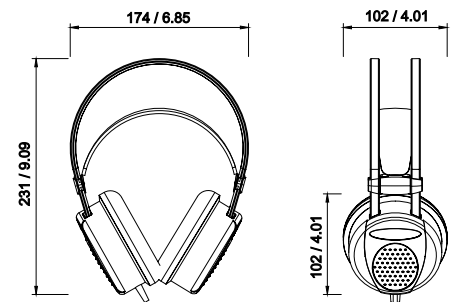

HD440

Superlux®
舒伯乐

Booming Bass Headphones

- Entertainment & Computer gaming

Overview

The HD440 features a booming bass and crystal-clear high frequency. It's great for most kinds of music and exceptional for computer gaming. The included self-adjusting headband and optimized headband pressure offer a truly comfortable fit for long-term use.

Features

- Dynamic, closed-back headphones
- Booming bass headphones
- Great for most kinds of music
- Self-adjusting headband for optimum fit
- High noise attenuation for optimum ambient-noise control
- Single side cable

Specifications

Type	Dynamic, closed-back
Driver	Ø40 mm, neodymium
Sensitivity	96 dB SPL (1 mW)
Frequency Response	20-20,000 Hz
Max. Input Power	100 mW
Rated Impedance	150 Ω
Ear Pads	Leatherette
Cable	2.5-meter (8.2 ft.) straight, single-sided cable
Connector	Screw-on gold plated stereo mini plug
Headphone Caliper Pressure	Approx. 4 N
Net Weight	300 g (10.6 oz)

mm / inch.

Accessories Furnished

- 3.5 mm to 6.3 mm (1/8" to 1/4") gold-plated stereo screw-on adapter
- Soft carrying pouch

Replacement Parts

- Ear pad kit (includes a pair of ear pads and a pair of foam disks)